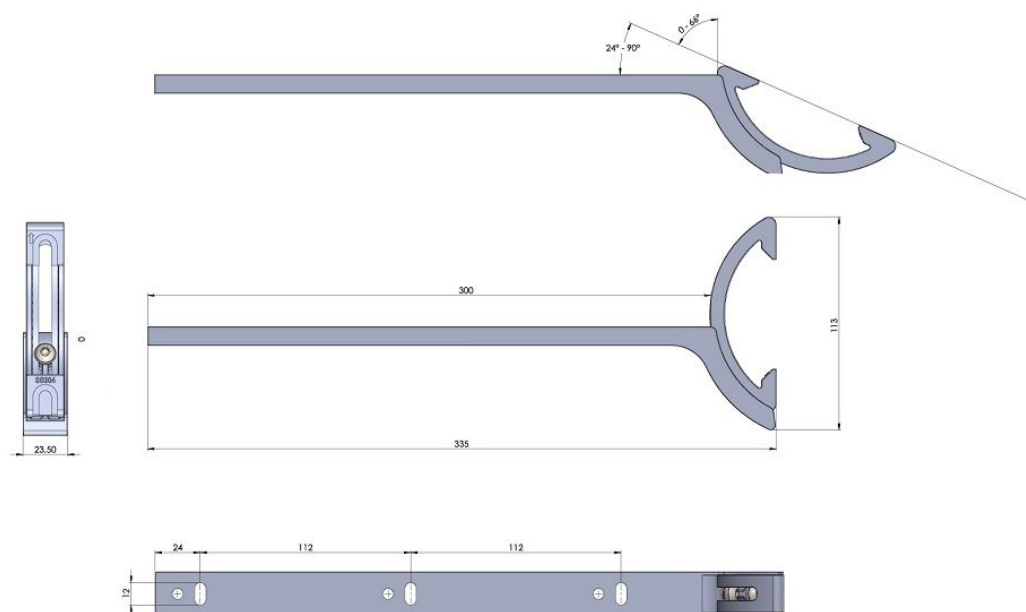

# PRODUCT SHEET

## Description:

Shelf Bracket "Slope", SS-304 Polished, For Sloping Walls from 0-66 Degree, F/Glass & Wood Shelves, Incl.: 2 Socket Screws M6x8mm DIN 7984, 2 x CSK Chipboard Screws, 5x50mm, 2 Plastic Wall Plugs ø8x50mm, 1 x 4mm L-shaped Hex, Key, 2 Flat Washers, 3 x Suction Pads F/Glass Shelves

## Item number:

22.02.801-0

Units	Box	Carton	HS Code	Barcode
Pcs.	1	24	8302500000	 5704866466509